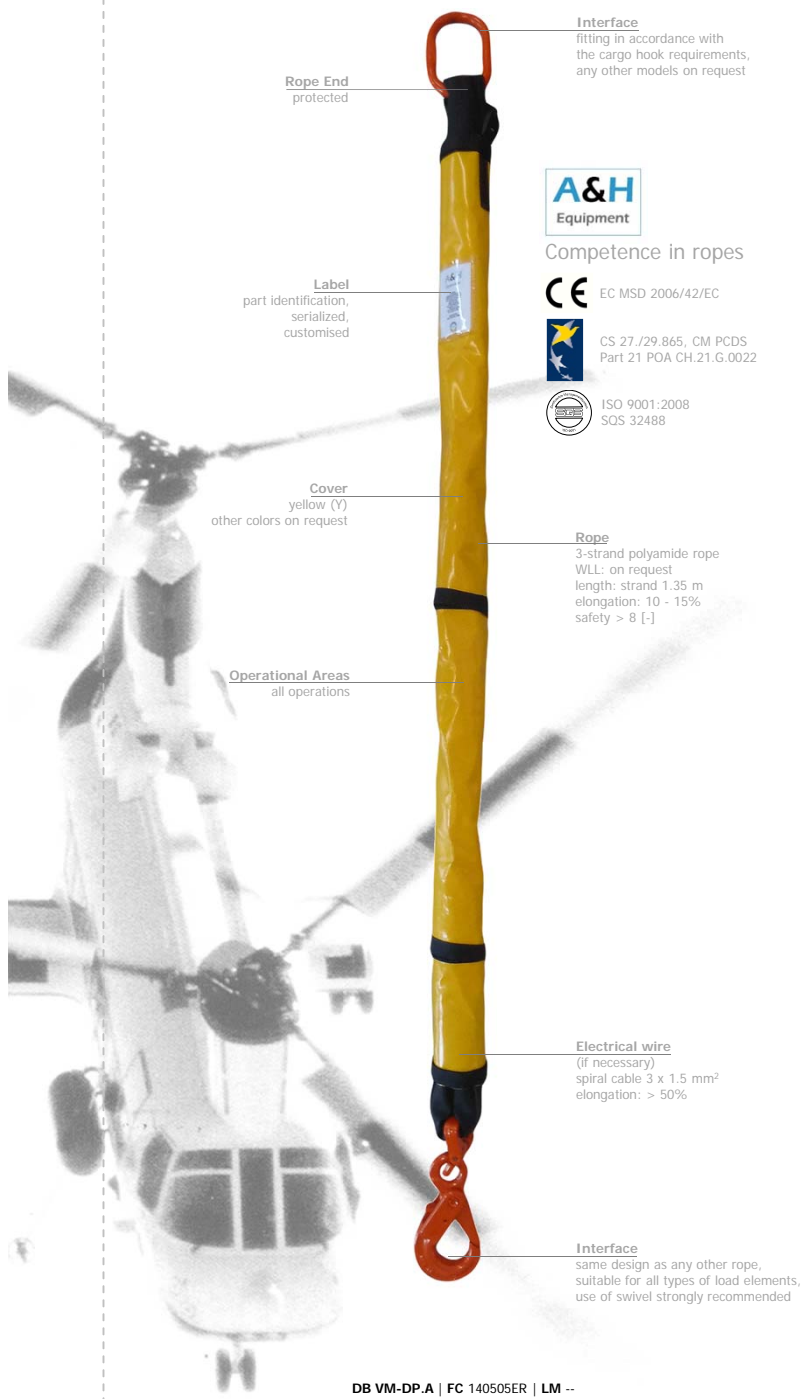

AIR WORK & Heliseilerei GmbH

www.air-work.com

VM-DP

The Damper (shock absorber)